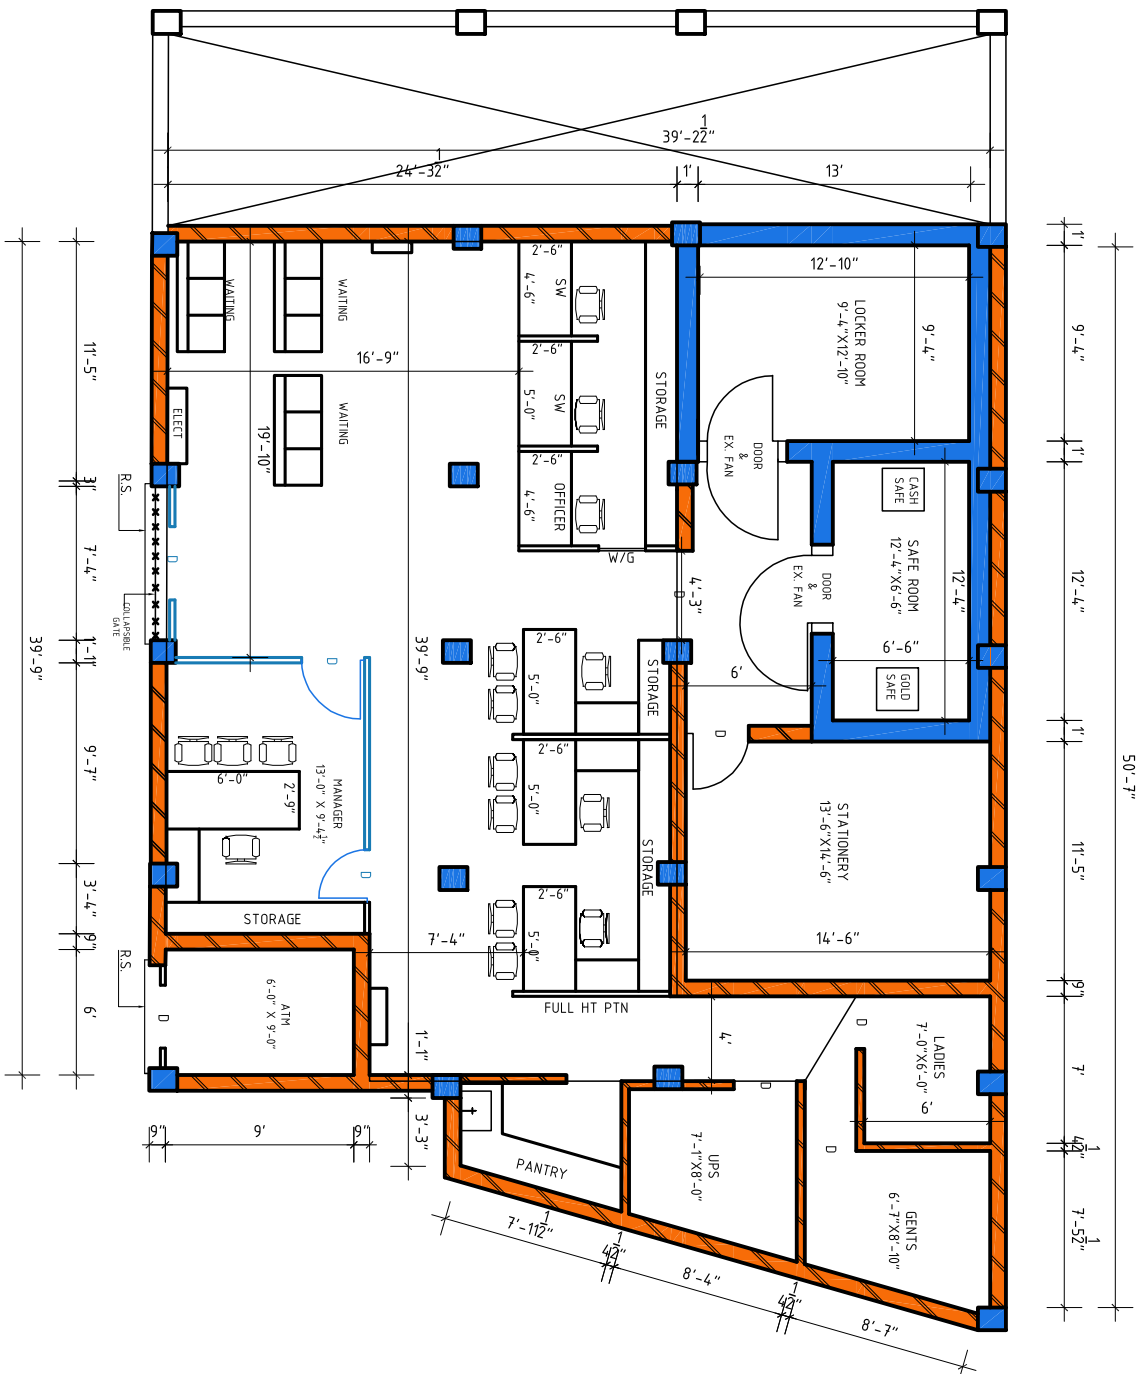

# SBI AT REWALSAR

CARPET AREA = 1600 SQFT.

2